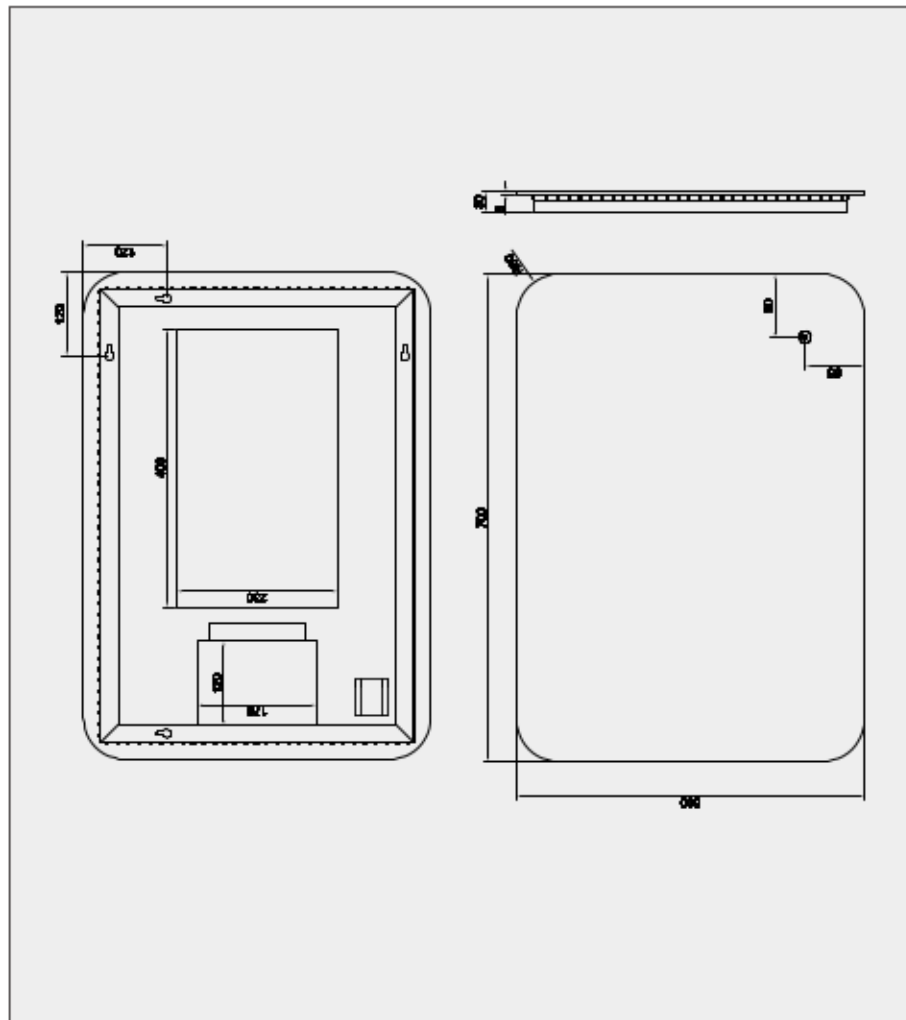

LED Mirror - 700 x 500mm

LED Mirror - 700 x 500mm

Code: 9F75

Features

- Energy efficient LED lighting
- Heated demister pad
- Press & hold touch switch to adjust between cool and warm lighting
- Frameless mirror with controlled LED lighting
- Infrared on/off sensor
- Slimline 33mm wall projection

Portrait or
Landscape Fitting