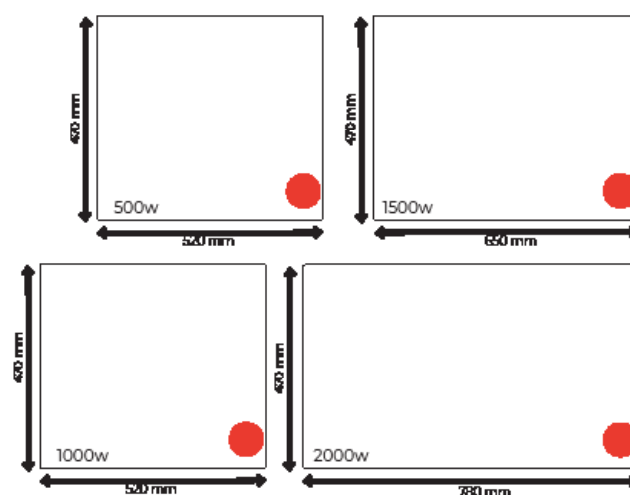

Specs

Room Sensors	• Electric Thermostat - accurate to (1 °C) range 7-30 °C
Programmer	• 24 hour 7 day inbuilt timer. • 3 Heating Modes - "Comfort", "Eco" and "Anti-Frost" • Set each hour of the week to one of the heating modes
Manual Control	• Defaults to 15 degree Eco mode. 1 / 2 boost hours in comfort mode. Only comfort mode temperature can be adjusted. (Default temperatures can be changed via App)
App Control	• Full Control - Freely adjust thermostat and timer setting. 24/7 programming • Amazon Alexa and Google home integration
Display	• LCD digital touch display
Eco Features	• Distance Control
Installation	• 1 H wall bracket
Protection	• IP24 • Over heat protection
Element	• Aluminium X fin
Flex Length	• 1.2m
Clearances	• 50mm below, 150mm above, 50 in front.
Material	• Glass / Mild Steel

amazon alexa works with the Google Assistant

Cable Entry

Detail

Guarantee	2 Years (Bodywork and Electronics)
Manufacturer	SolAire
Colours	White / Black

Codes		Size(mm)	Weight(Kg)
VIT05	500w	470 x 520 x 100	7.5
VIT10	1000w	470 x 520 x 100	7.5
VIT15	1500w	470 x 650 x 100	9
VIT20	2000w	470 x 780 x 100	12