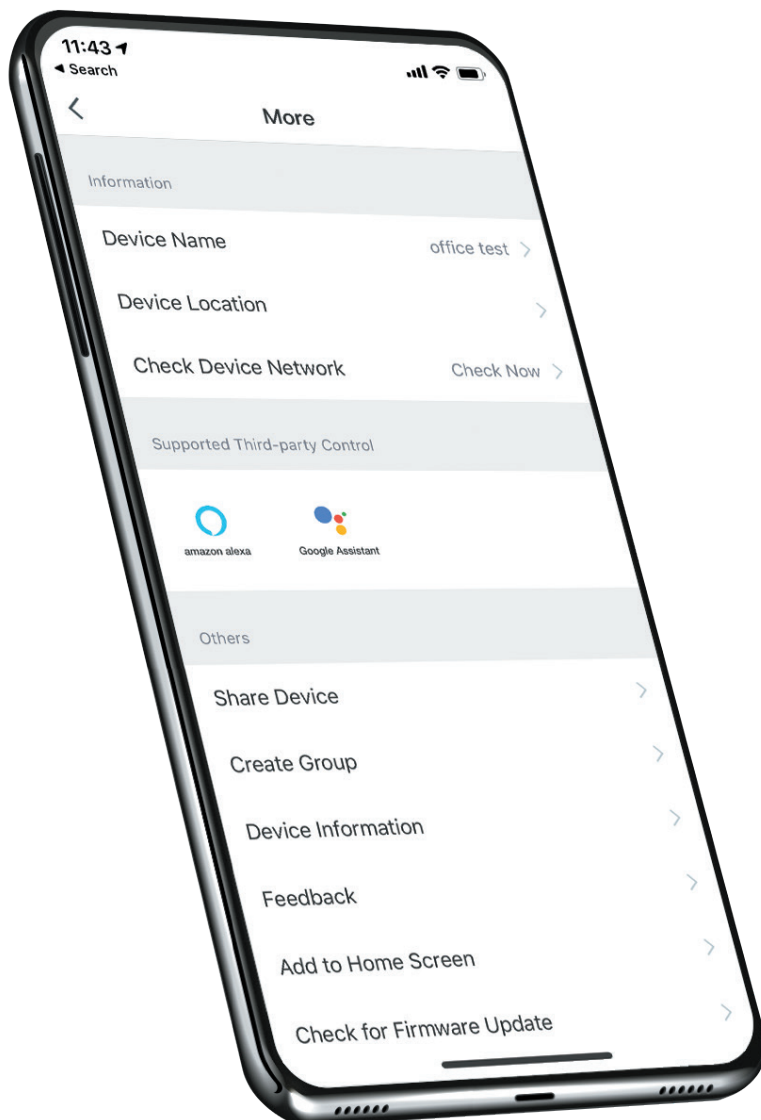

Resulting in better EPC (efficiency ratings) for houses using electric rather than oil or gas.

WiFi

Smart control
from anywhere

The power of the Voice

You no longer need to leave your seat or open the App! With Amazon Alexa and Google Home integration, your heating responds to voice commands.