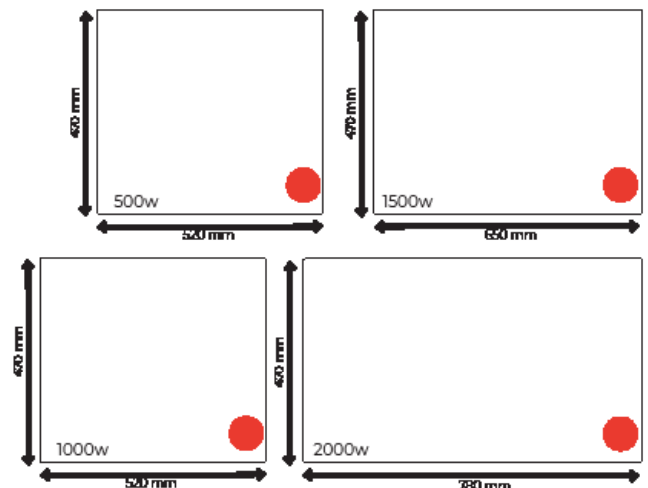

Vitra s2

Overview

Economical and budget friendly electric panel heater with smart WiFi controls. Fully ERP LOT20 compliant.

- Programmable thermostat and timer
- WiFi Controlled
- Wall Mounted
- Splash proof

Specs

Room Sensors	• Electric Thermostat - accurate to (1 °C)
Programmer	• 24 hour 7 day inbuilt timer. • 3 Heating Modes - "Comfort", "Eco" and "Anti-Frost" • Set each hour of the week to one of the heating modes
Manual Control	• Defaults to 15 degree Eco mode. 1 / 2 boost hours in comfort mode. Only comfort mode temperature can be adjusted. (Default temperatures can be changed via App)
App Control	• Full Control - Freely adjust thermostat and timer setting. 24/7 programming • Amazon Alexa and Google home integration
Display	• LCD digital touch display
Eco Features	• Distance Control
Installation	• 1 H wall bracket
Protection	• IP24 • Over heat protection
Element	• Aluminium X fin
Flex Length	• 1.2m
Clearances	• 50mm below, 150mm above, 50 in front.
Material	• Glass / Mild Steel

Cable Entry

Detail

Guarantee	2 Years (Bodywork and Electronics)
Manufacturer	SolAire
Colours	White / Black

Codes	Size(mm)	Weight(Kg)
VIT05	500w 470 x 520 x 100	7.5
VIT10	1000w 470 x 520 x 100	7.5
VIT15	1500w 470 x 650 x 100	9
VIT20	2000w 470 x 780 x 100	12

WiFi Requirements

Wi-Fi 2,4 GHz, WPA2, 802.11 b/g/n + Bluetooth
iPhone (IOS 10.0 or higher)
Android 5.0 or higher

Ensure that there is a good Wifi signal where the heater will be installed..