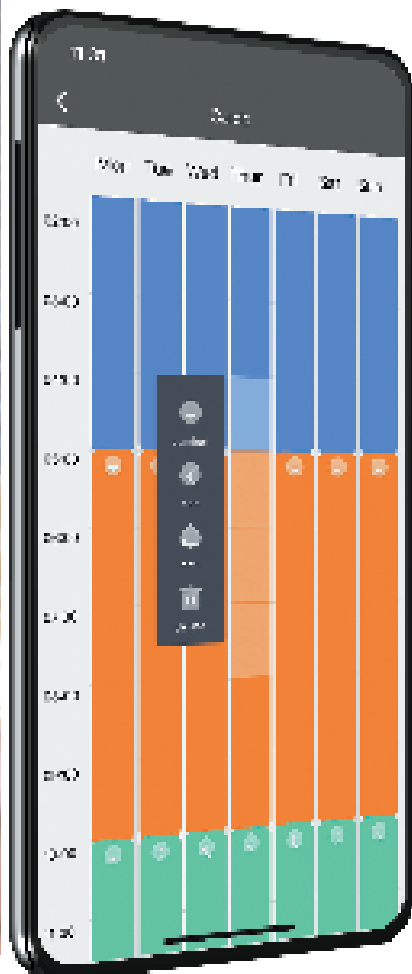

Programmable Timer

With the SolAire IQ APP its easy to set a heating programme.

Assign 3 heating Comfort, Eco and Anti-frost each day. Set these modes whenever you like and have your homes heating tailored around your lifestyle!

Comfort and Eco mode can be set to any temperature between 8-30 degrees. Once set, the heater's thermostat will maintain whatever temperature you choose.

With the timer you can set as many on and off times as you need.