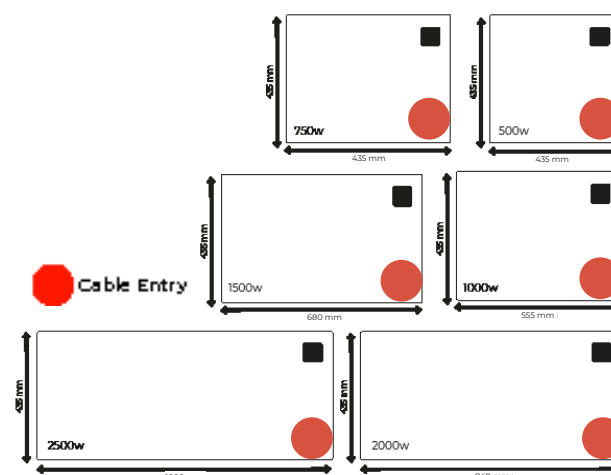

Detail

Guarantee	2 Years (Bodywork and Electronics)
Manufacturer	SolAir
Colours	White

Codes	Power (w)	Size (mm)	Weight (Kg)
CAL05	500w	435 x 435 x 100	4
CAL07	750w	435 x 435 x 100	4
CAL10	1000w	435 x 555 x 100	4.7
CAL15	1500w	435 x 680 x 100	5
CAL20	2000w	435 x 840 x 100	6
CAL25	2500w	435 x 1000 x 100	6.5