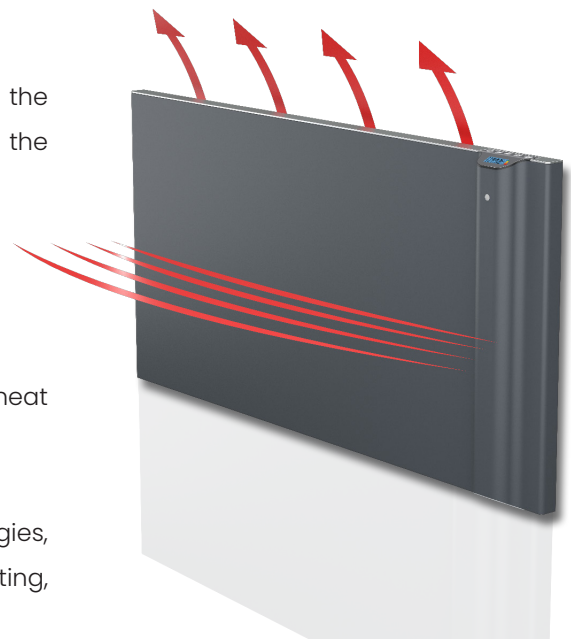

Air

Natural convection heat is also used, to increase the radiator's heat output. This ensures the whole room is heated.

The combination of convection and infrared heating technologies, means that the heater delivers rapid warm up times and long lasting, energy efficient consumption.