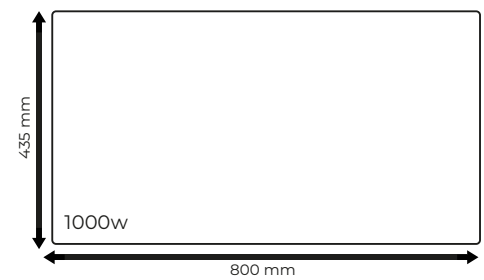

Detail

Guarantee	2 Years (Bodywork and Electronics)
Manufacturer	Radialight
Colours	White, Black

Codes	Size(mm)	Weight(Kg)
ATH10	1000w 800 x 450 x 80	7.7
ATH15	1500w 1020 x 450 x 80	9.5