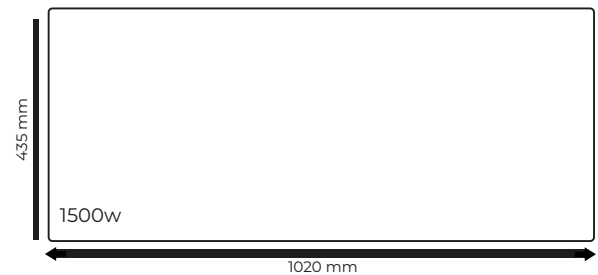

Specs

Room Sensors	<ul style="list-style-type: none"> • Electric Thermostat - accurate to (0.5 °C) range 7-30 °C • Presence detection / empty room sensor - Decreases temperature when room is empty. 60min = -1°, 90min = -2°, 120min = -3.5°, 38hour = Anti Frost mode • Open window detection
Programmer	<ul style="list-style-type: none"> • 24 hour 7 day inbuilt timer. • 3 Heating Modes - "Comfort", "Eco" and "Anti-Frost" • AI self programming. Can create a schedule around your habits
Display	<ul style="list-style-type: none"> • LCD digital display
Eco Features	<ul style="list-style-type: none"> • Open window detection • Presence detection • Energy optimiser - Lowers energy consumption as room reaches temperature
Installation	<ul style="list-style-type: none"> • 1 H wall bracket
Protection	<ul style="list-style-type: none"> • IP24 • Over heat protection
Element	<ul style="list-style-type: none"> • Aluminium X fin convector • Radiant element in front panel
Flex Length	<ul style="list-style-type: none"> • 1.2m
Clearances	<ul style="list-style-type: none"> • 150mm below, 150mm above, 150mm in front.
Material	<ul style="list-style-type: none"> • Mild Steel

Detail

Guarantee	2 Years (Bodywork and Electronics)
Manufacturer	Radialight
Colours	White, Black

Codes	Size(mm)	Weight(Kg)
ATH10	1000w 800 x 450 x 80	7.7
ATH15	1500w 1020 x 450 x 80	9.5