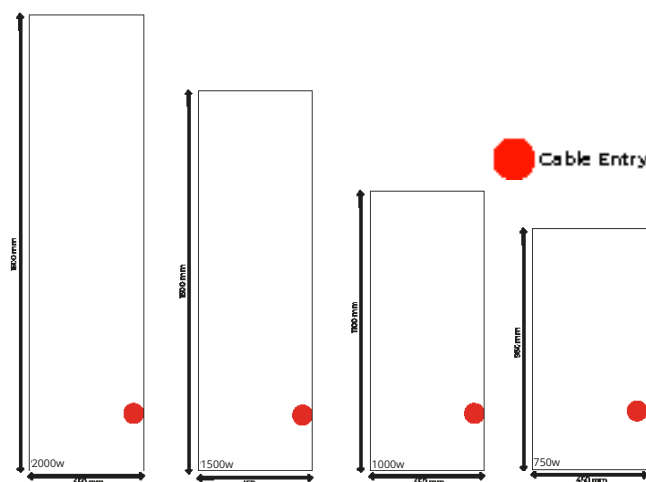

## Detail

Guarantee	2 Years (Bodywork and Electronics)
Manufacturer	Radialight
Colours	White, Anthracite

Codes	Size(mm)	Weight(Kg)
ICON07	700w 450 x 950 x 105	7.9
ICON10	1000w 450 x 1100 x 105	12.5
ICON15	1500w 450 x 1500 x 105	14.8
ICON20	2000w 450 x 1800 x 105	18.2