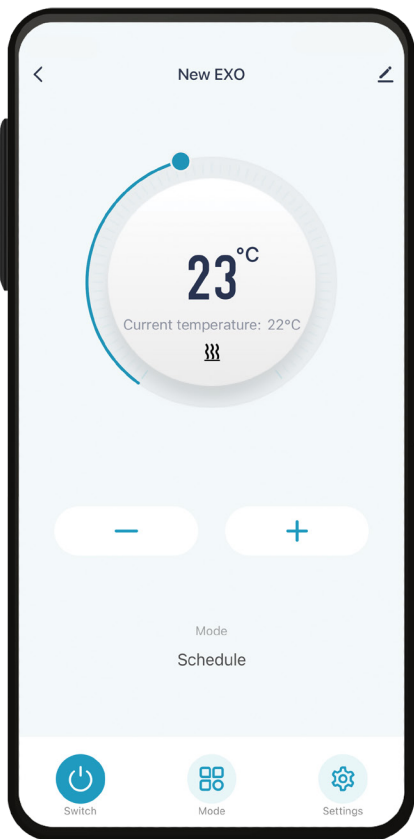

Without WiFi

The heater can be completely controlled using the control panel. All features can be accessed, so you don't loose any functionality.

WiFi Control

Smart control, from anywhere

Designed to bring maximum control, ease of use and efficiency. SolAire WiFi makes smart and autonomous home heating affordable.

The EXO can be controlled using the Smart life or SolAire WiFi App. The app can be downloaded onto your smart phone or tablet. Which will become your heating controller. Making it easy to control one heater, or a whole heating system.