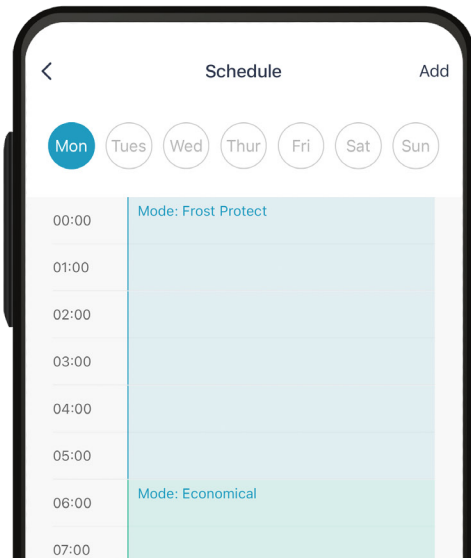

Electric Ceramic Radiator

Description - Basic Info - Data Sheet

Works with:
 **android** 

Electric Heating

An insight to the Future

Every year, more products which use sustainable power sources are replace those reliant on fossil fuels.