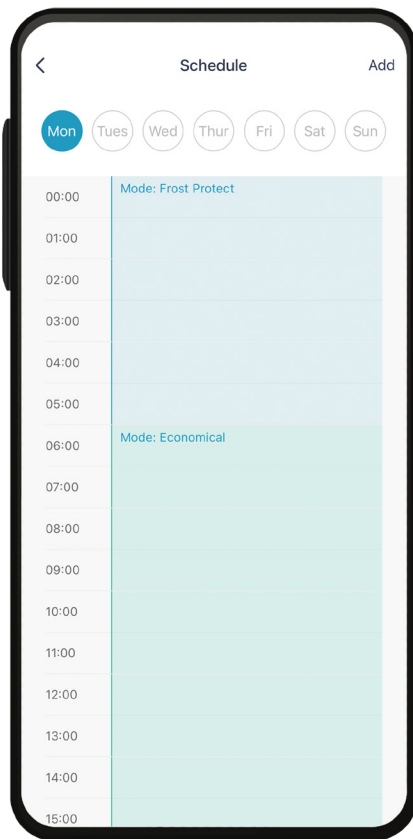

Without WiFi

The heater can be completely controlled using the control panel. All features can be accessed, so you don't loose any functionality.

WiFi Control

Smart control, from anywhere

Designed to bring maximum control, ease of use and efficiency. SolAire WiFi makes smart and autonomous home heating affordable.

The EXO can be controlled using the Smart life or SolAire WiFi App. The app can be downloaded onto your smart phone or tablet. Which will become your heating controller. Making it easy to control one heater, or a whole heating system.