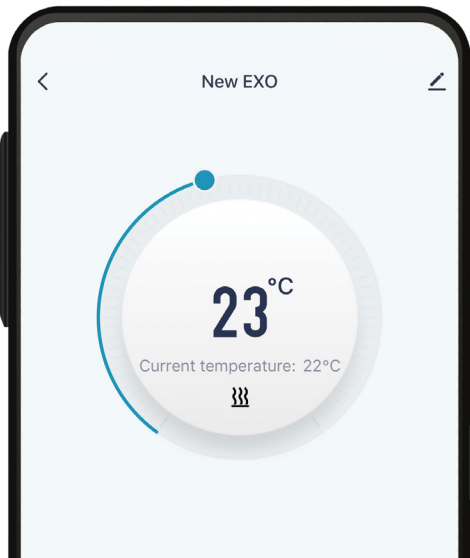

Electric Ceramic Radiator

Description - Basic Info - Data Sheet

Works with:
 **android** 

Electric Heating

An insight to the Future

Every year, more products which use sustainable power sources are replace those reliant on fossil fuels.