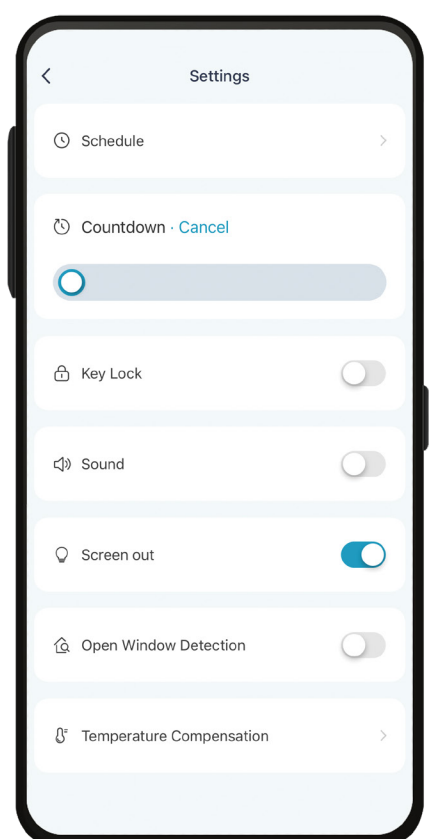

Set the heater to a "Comfort", "Reduced" or "Anti frost" mode. The temperature for the comfort and reduced mode can be set to the user's preference.

By setting the reduced mode should a few degrees lower than the comfort mode, a low level of heat is retained in the room. Thus reducing the amount of time and energy needed to increase the air temperature to the comfort mode.

Without WiFi

The heater can be completely controlled using the control panel. All features can be accessed, so you don't loose any functionality.

WiFi Control

Smart control, from anywhere

Designed to bring maximum control, ease of use and efficiency. SolAire WiFi makes smart and autonomous home heating affordable.

The EXO can be controlled using the Smart life or SolAire WiFi App. The app can be downloaded onto your smart phone or tablet. Which will become your heating controller. Making it easy to control one heater, or a whole heating system.