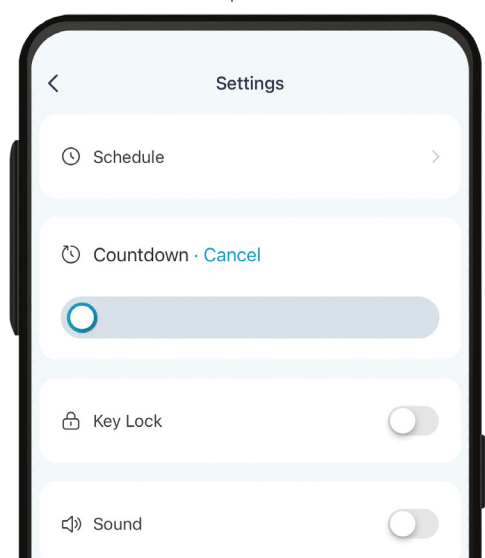

Electric Ceramic Radiator

Description - Basic Info - Data Sheet

Works with:
 **android** 

Electric Heating

An insight to the Future

Every year, more products which use sustainable power sources are replace those reliant on fossil fuels.