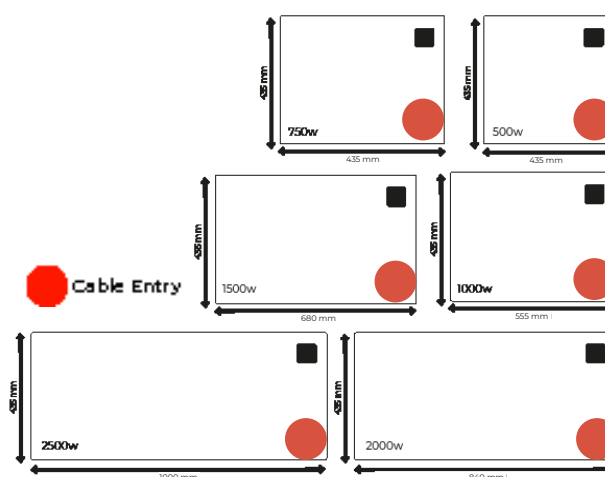

## Detail

Guarantee	2 Years (Bodywork and Electronics)
Manufacturer	SolAire
Colours	White

Codes		Size(mm)	Weight(Kg)
CAL05	500w	435 x 435 x 100	4
CAL07	750w	435 x 435 x 100	4
CAL10	1000w	435 x 555 x 100	4.7
CAL15	1500w	435 x 680 x 100	5
CAL20	2000w	435 x 840 x 100	6
CAL25	2500w	435 x 1000 x 100	6.5