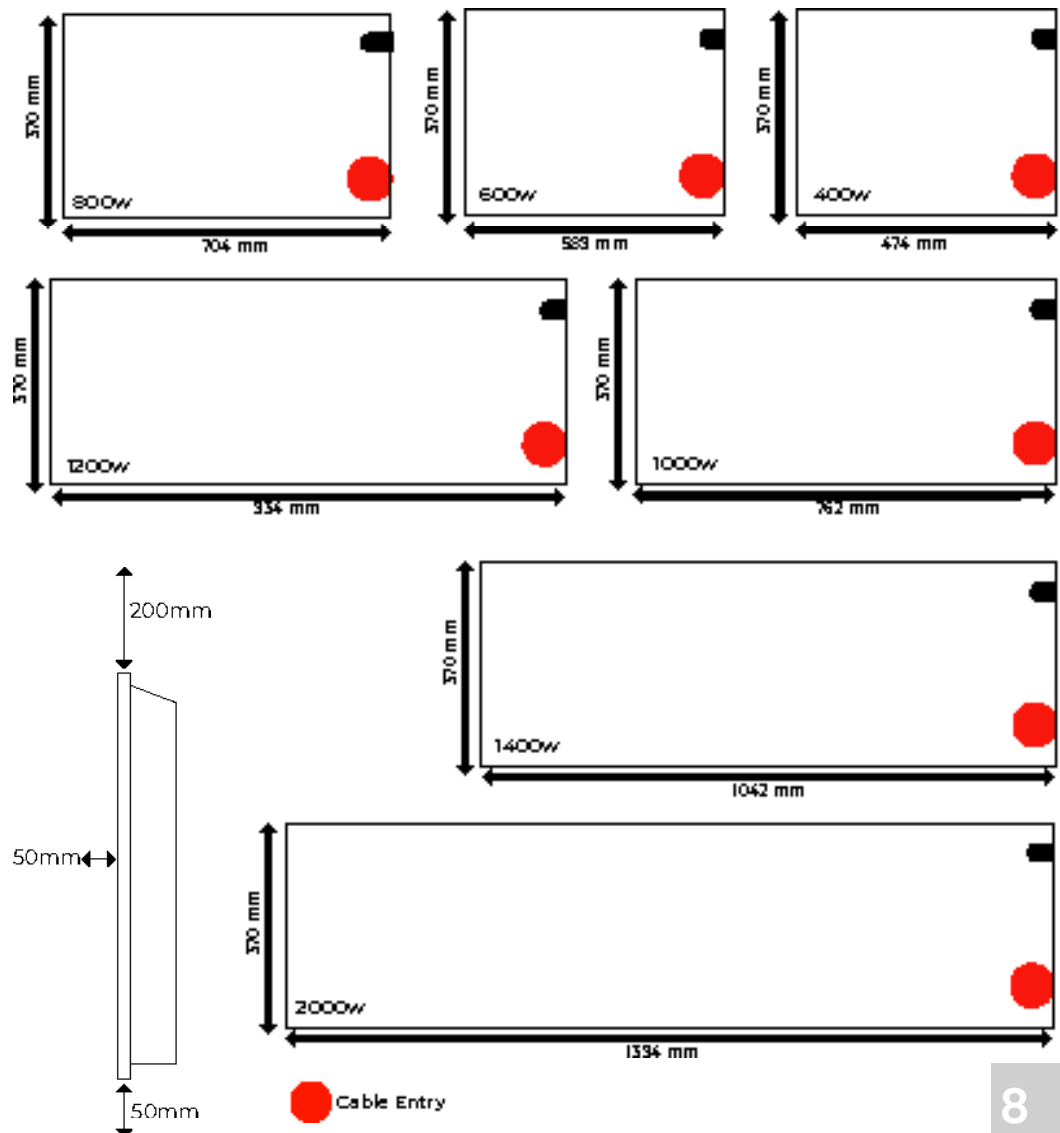

Neo NP

- IP20 Protection
- 1.2m Flex Length
- Flex Position; Bottom Right
- Height 370mm
- Depth 84mm
- Thermostat range 7 -30 degrees
- Silent Operation
- Portable feet optional

Feature	Y (Yes) N (No)
Electric Thermostat	Y
Timer	Y
24 / 7 Programming	Y
Open Window Detection	Y
Adaptive start	Y
Distance Control	Y
Display	Y
Over Heat Protection	Y
Frost Protection	Y
Wall Mount Brackets	Y

Brand	ADAX
Model	NeoNP
Mount Type	Wall Mounted
Warranty	5 Years
Colours	White (RAL9016) Lava Grey
Style	Convector Heater

Colours