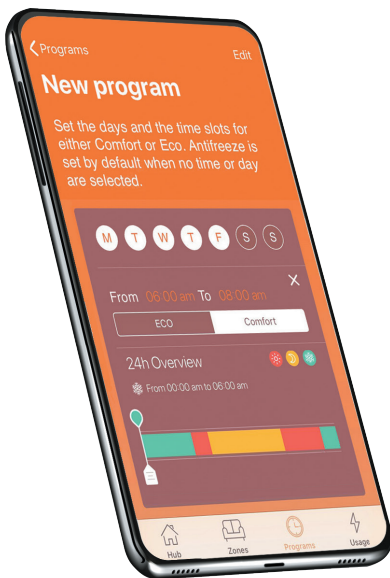

The combination of convection and infrared heating technologies, means that the heater delivers rapid warm up times and long lasting, energy efficient consumption.

WiFi

In built WiFi, the heater connects directly to your router, without purchasing additional Hubs or gateways. Making the connection process quick and pain free.

Once the heater is connected, you'll have intrinsic control. From the Radialight APP, you'll be able to control your single heater or whole Radialight system from anywhere in the world!

Can an be fully operated from the onboard control panel. So you don't loose out on functionality if there's no WiFi network available.

Thermostat and Timer

7 day 24 hour timer, so you can programme your heating around your lifestyle.

There are 3 heating modes to pick from: Comfort, Reduced and Anti-frost. The temperature for Comfort and Reduced can be set to any tempature you need.