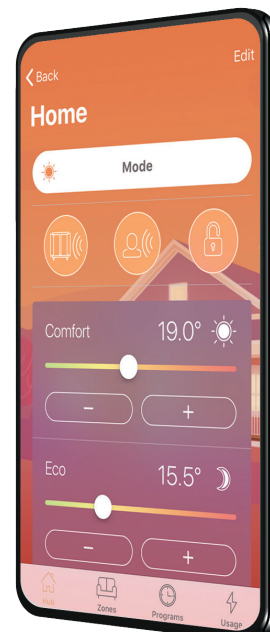

Once the heater is connected, you'll have intrinsic control. From the Radialight APP, you'll be able to control your single heater or whole Radialight system from anywhere in the world!

Can an be fully operated from the onboard control panel. So you don't loose out on functionality if there's no WiFi network available.

Thermostat and Timer

7 day 24 hour timer, so you can programme your heating around your lifestyle.

There are 3 heating modes to pick from: Comfort, Reduced and Anti-frost. The temperature for Comfort and Reduced can be set to any tempature you need.

Then apply the modes throughout the week for complete time and temperature control.

Smart Zones

Each heater can be named to be easily recognisable.

Control a single heater or group several into a "zone". Zones let you control each room independently. For example, the bedroom and living room can be completely different temperatures and heated at different times.