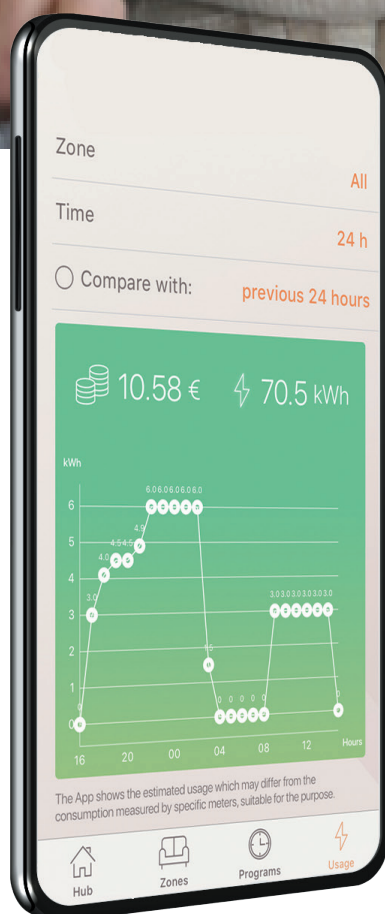

Once the heater is connected, you'll have intrinsic control. From the Radialight APP, you'll be able to control your single heater or whole Radialight system from anywhere in the world!

Can an be fully operated from the onboard control panel. So you don't loose out on functionality if there's no WiFi network available.

Thermostat and Timer

7 day 24 hour timer, so you can programme your heating around your lifestyle.

There are 3 heating modes to pick from: Comfort, Reduced and Anti-frost. The temperature for Comfort and Reduced can be set to any tempature you need.

Then apply the modes throughout the week for complete time and temperature control.

Smart Zones

Each heater can be named to be easily recognisable.

Control a single heater or group several into a "zone". Zones let you control each room independently. For example, the bedroom and living room can be completely different temperatures and heated at different times.