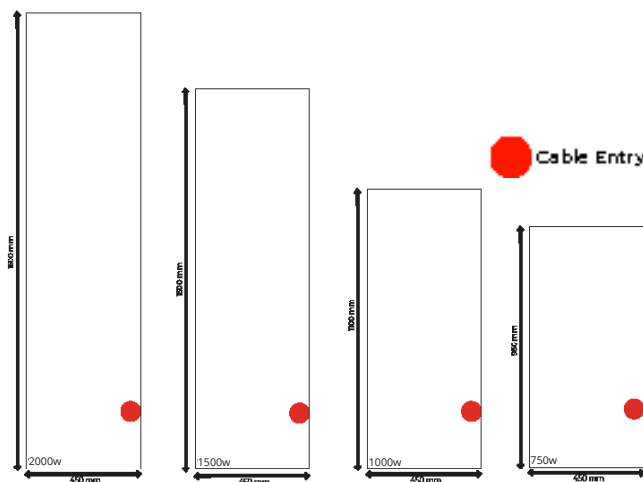

Specs

Room Sensors	<ul style="list-style-type: none"> • Electric Thermostat - accurate to (0.5 °C) range 7-30 °C • Open window detection
Manual Control	<ul style="list-style-type: none"> • Complete functionality using control panel
WiFi Control	<ul style="list-style-type: none"> • Inbuilt WiFi connectivity • Fully programmable with Radialight App • App available on IOS and Andriod stores • 2.4ghz WiFi
Programmer	<ul style="list-style-type: none"> • 24 hour 7 day inbuilt timer • 3 Heating Modes - "Comfort", "Eco" and "Anti-Frost"
Display	<ul style="list-style-type: none"> • LCD digital display
Eco Features	<ul style="list-style-type: none"> • Open window detection • Energy optimiser - Lowers energy consumption as room reaches temperature • Records energy consumption
Installation	<ul style="list-style-type: none"> • 1 H wall bracket
Protection	<ul style="list-style-type: none"> • IP24 • Over heat protection
Element	<ul style="list-style-type: none"> • Aluminium X fin convector • Radiant element in front panel
Flex Length	<ul style="list-style-type: none"> • 1.2m
Clearences	<ul style="list-style-type: none"> • 150mm below, 150mm above, 150mm in front
Material	<ul style="list-style-type: none"> • Mild Steel

Detail

Guarantee	2 Years (Bodywork and Electronics)
Manufacturer	Radialight
Colours	White, Anthracite

Codes	Size(mm)	Weight(Kg)	Pallet Quantity
ICON07	700w 450 x 950 x 105	7.9	20
ICON10	1000w 450 x 1100 x 105	12.5	15
ICON15	1500w 450 x 1500 x 105	14.8	15
ICON20	2000w 450 x 1800 x 105	18.2	13