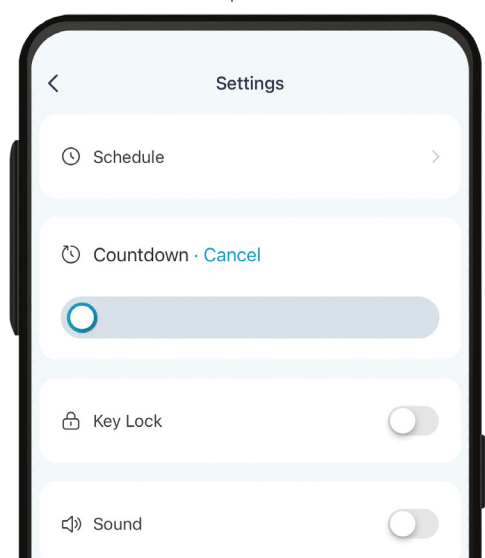

# Electric Ceramic Radiator

Description - Basic Info - Data Sheet

Works with: