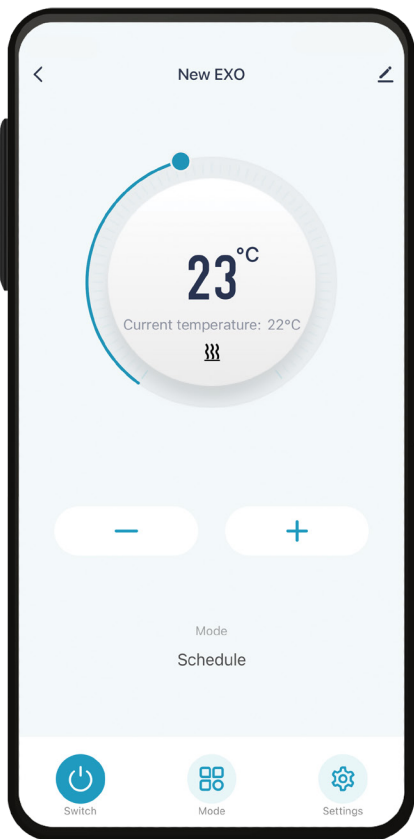

## Without WiFi

The heater can be completely controlled using the control panel. All features can be accessed, so you don't loose any functionality.

# WiFi Control

Smart control, from anywhere

Designed to bring maximum control, ease of use and efficiency. SolAire WiFi makes smart and autonomous home heating affordable.

The EXO can be controlled using the Smart life or SolAire WiFi App. The app can be downloaded onto your smart phone or tablet. Which will become your heating controller. Making it easy to control one heater, or a whole heating system.