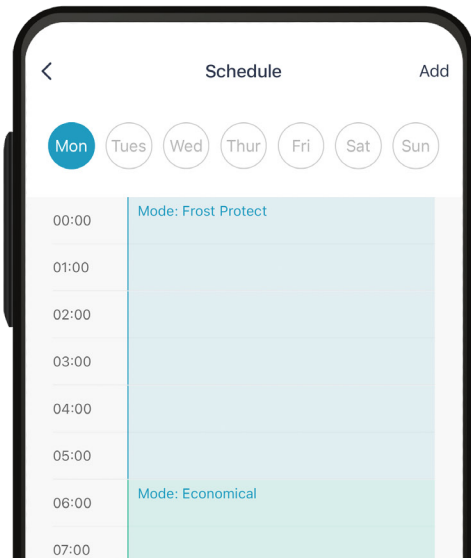

# Electric Ceramic Radiator

Description - Basic Info - Data Sheet

Works with: