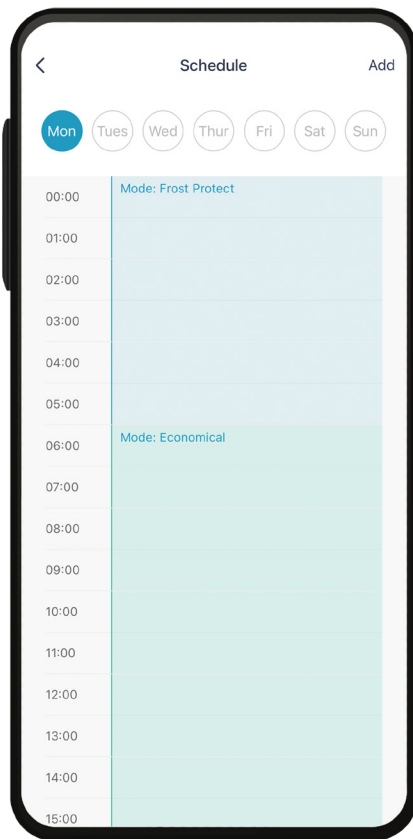

WiFi Control

Smart control, from anywhere

Designed to bring maximum control, ease of use and efficiency. SolAire WiFi makes smart and autonomous home heating affordable.

The EXO can be controlled using the Smart life or SolAire WiFi App. The app can be downloaded onto your smart phone or tablet. Which will become your heating controller. Making it easy to control one heater, or a whole heating system.

Voice Control

Compatible with Alexa and Google Home