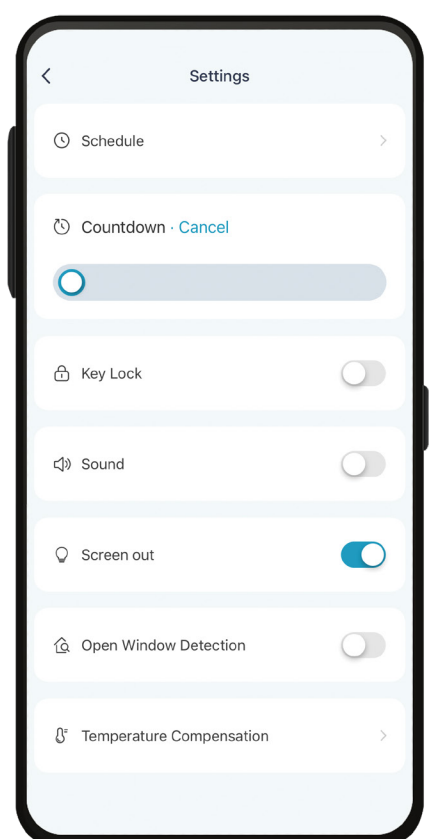

Set the heater to a "Comfort", "Reduced" or "Anti frost" mode. The temperature for the comfort and reduced mode can be set to the user's preference.

By setting the reduced mode should a few degrees lower than the comfort mode, a low level of heat is retained in the room. Thus reducing the amount of time and energy needed to increase the air temperature to the comfort mode.

## Without WiFi

The heater can be completely controlled using the control panel. All features can be accessed, so you don't loose any functionality.

# WiFi Control

Smart control, from anywhere

Designed to bring maximum control, ease of use and efficiency. SolAire WiFi makes smart and autonomous home heating affordable.

The EXO can be controlled using the Smart life or SolAire WiFi App. The app can be downloaded onto your smart phone or tablet. Which will become your heating controller. Making it easy to control one heater, or a whole heating system.

## Voice Control

Compatible with Alexa and Google Home