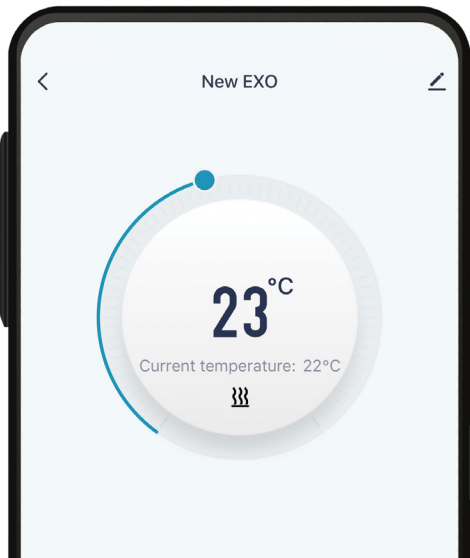

# Electric Ceramic Radiator

Description - Basic Info - Data Sheet

Works with: