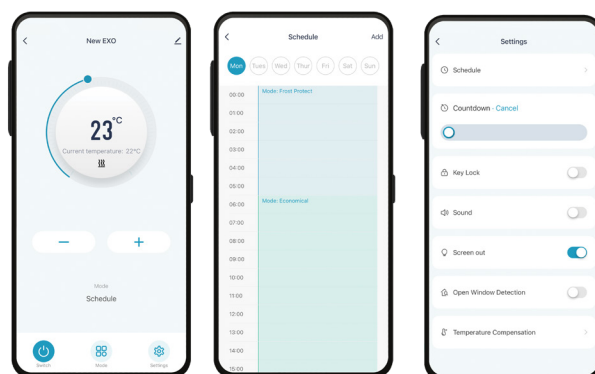

## Overview

The Exo electric ceramic radiator will efficiently heat your home. By combining high quality materials with the latest heating technology, the Exo is full of energy saving features.

- Programmable thermostat and timer
- WiFi Controlled
- Wall Mounted
- Splash proof

## Specs

Room Sensors	<ul style="list-style-type: none"> <li>• Electric Thermostat - accurate to (1 °C) range 6-43 °C</li> </ul>
Programmer	<ul style="list-style-type: none"> <li>• 24 hour 7 day inbuilt timer.</li> <li>• 3 Heating Modes - "Comfort", "Eco" and "Anti-Frost"</li> <li>• Set each hour of the week to one of the heating modes</li> </ul>
Manual Control	<ul style="list-style-type: none"> <li>• Manual control panel</li> <li>• Adjustable thermostat</li> <li>• Programmable timer</li> </ul>
App Control	<ul style="list-style-type: none"> <li>• Full Control - Freely adjust thermostat and timer setting. 24/7 programming</li> <li>• Amazon Alexa and Google home integration</li> </ul>
Display	<ul style="list-style-type: none"> <li>• LCD digital touch display</li> </ul>
Eco Features	<ul style="list-style-type: none"> <li>• Distance Control</li> </ul>
Installation	<ul style="list-style-type: none"> <li>• 1 H wall bracket</li> </ul>
Protection	<ul style="list-style-type: none"> <li>• IP24</li> <li>• Over heat protection</li> </ul>
Element	<ul style="list-style-type: none"> <li>• Ceramic Core</li> </ul>
Flex Length	<ul style="list-style-type: none"> <li>• 1.3m</li> </ul>
Clearances	<ul style="list-style-type: none"> <li>• 50mm below, 150mm above, 50 in front.</li> </ul>
Material	<ul style="list-style-type: none"> <li>• Aluminium</li> </ul>