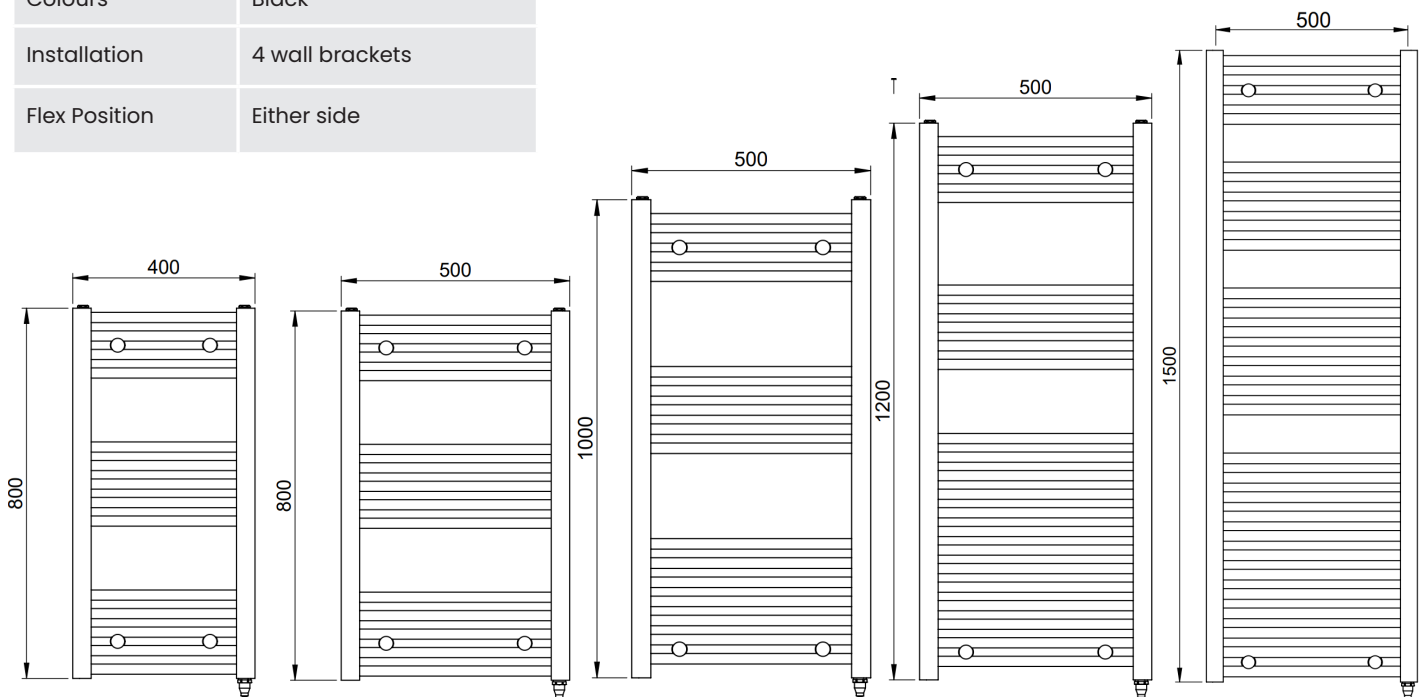

Detail

Guarantee	5 years (Radiator)
Brand	SolAire
Colours	Black
Installation	4 wall brackets
Flex Position	Either side