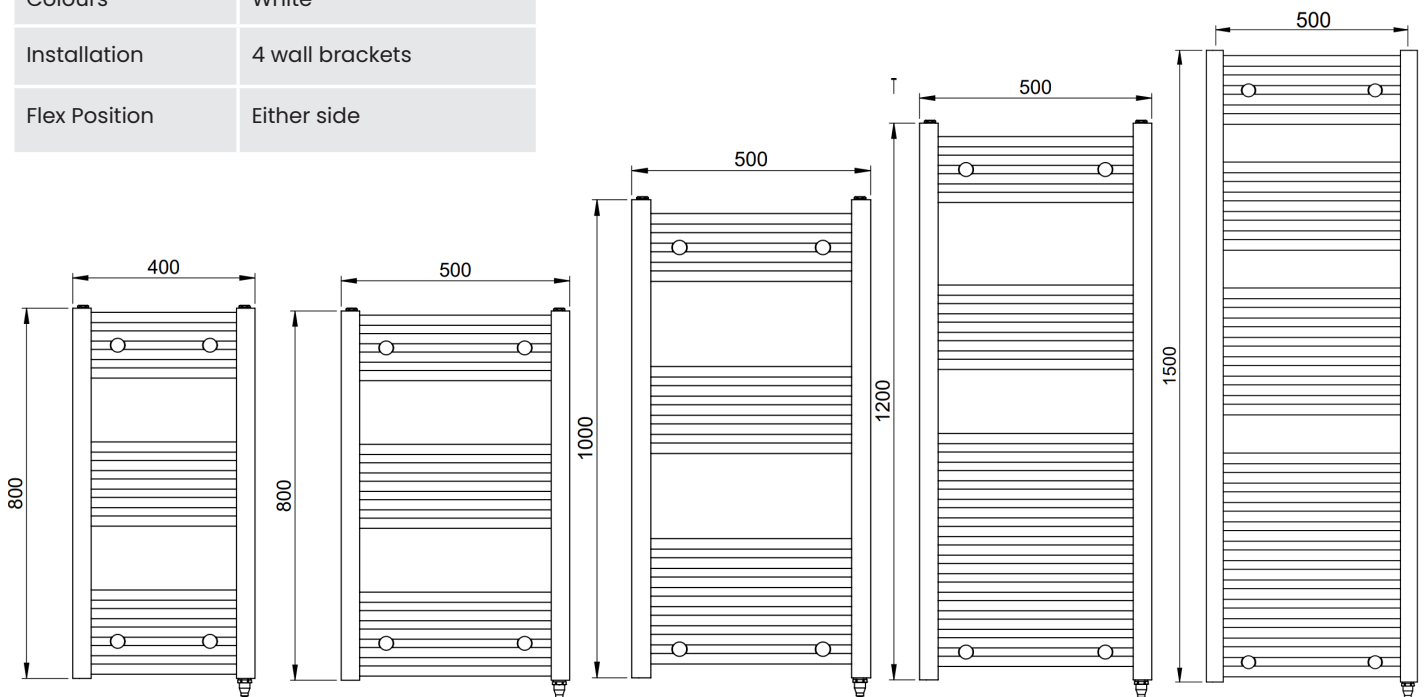

- SC512
- CP Wattage = 300w
- R3/4 Wattage = 600w
- Width = 500mm
- Hight = 1200mm
- Pipe Centres = 455
- BTU T60°C = 1290
- Bar Diameter = 22mm

- SC514
- CP Wattage = 300w
- R3/4 Wattage = 600w
- Width = 500mm
- Hight = 1400mm
- Pipe Centres = 1471
- BTU T60°C = 1859
- Bar Diameter = 22mm

- SW480
- CP Wattage = 150w
- R3/4 Wattage = 300w
- Width = 400mm
- Hight = 800mm
- Pipe Centres = 355
- BTU T60°C = 855
- Bar Diameter = 25mm

- SW580
- CP Wattage = 150w
- R3/4 Wattage = 300w
- Width = 500mm
- Hight = 800mm
- Pipe Centres = 455
- BTU T60°C = 1119
- Bar Diameter = 25mm