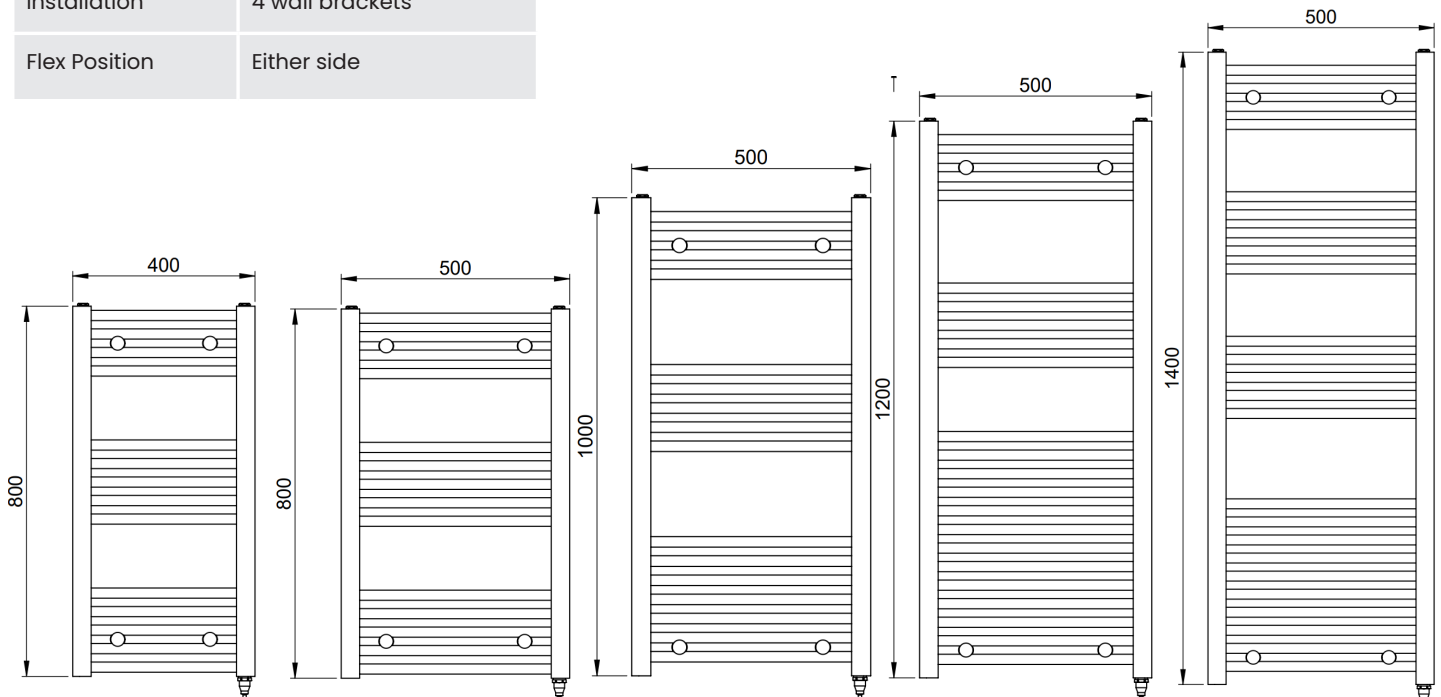

Detail

Guarantee	5 years (Radiator)
Brand	SolAire
Colours	Chrome
Installation	4 wall brackets
Flex Position	Either side