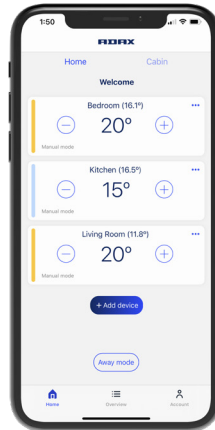

# ADAX NEO WiFi

The Neo WiFi is perfect for domestic and commercial applications. Available in White or Lava Grey.

We offer a several power outputs: 400w, 600w, 800w, 1000w, 1200w, 1400w and 2000w.

This heater is designed to be wall mounted, however portable free standing legs are available.

- Fully compliant with ERP/Lot20 regulations.
- Requires no additional hubs or gateways
- Digital temperature display
- Adjustable thermostat
- Programmable timer
- 330mm standard height (NP) / 208mm low profile (NL) models
- Full 24/7 programming and temperature control.
- Open window recognition.
- Adaptive heating start
- Easy to install wall bracket system included.
- 3 pin UK plug fitted: Class I earthed appliance.
- Anti tamper Lock
- 5 year product guarantee.
- Made in Europe with full European certification.
- IP24 splash proof

Works with:

android 

Control your heating with your phone!

## Smart, stylish heating

Programme the heater's timer to suit your schedule.

Adjust the room temperature and create a comfortable living environment.

Monitor energy consumption and apply energy saving features, such as open window detection and adaptive start