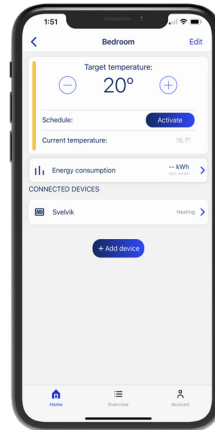

Works with:

android

Control your heating with your phone!

Smart, stylish heating

Programme the heater's timer to suit your schedule.

Adjust the room temperature and create a comfortable living environment.

Monitor energy consumption and apply energy saving features, such as open window detection and adaptive start

The ADAX App is a free download. Available in IOS, Android and Windows Store

The App also features an smart meter, which helps you keep an eye on how much energy is being used.