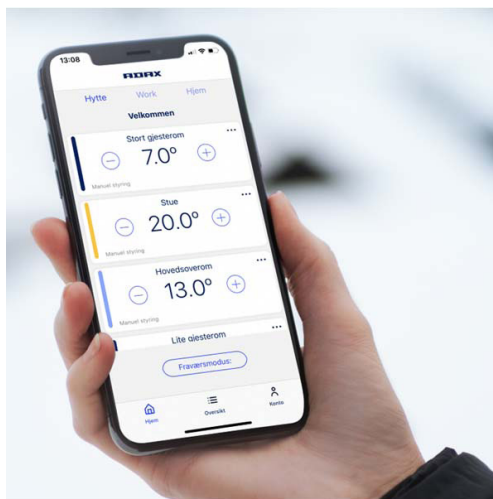

ADAX NEO WiFi

Specs	
Room Sensors	- Electric Thermostat - accurate to (0.5 °C) range 5-35 °C. - Open Window Detection - activated after temperature drop of 5 degrees in 10 Min
Programmer	24 hour 7 day inbuilt timer - Assign "Comfort", "sleep" and "away" modes using the timer. - Create unlimited schedules
Manual Control	Manual thermostat adjustment
App Control	- Inbuilt WiFi connectivity - Complete WiFi App control - Records energy consumption
Display	LED digital display
Eco Features	- Open window detection - Adaptive heating start
Installation	1 H wall bracket - Installation template on box
Protection	- IP24 - Over heat protection
Element	Aluminium X fin
Flex Length	1.2m
Clearances	50mm below, 150mm above, 50mm in front.
Material	Mild Steel

Overview

Stylish and modern electric panel heater with digital controls. Fully ERP LOT20 compliant.

- Programmable thermostat and timer
- In built WiFi control
- Open window detection
- Adaptive heating start
- Slimline Norwegian design
- Simple and discrete control panel

Detail

Guarantee	5 Years (Bodywork and Electronics)
Manufacturer	ADAX
Colours	White (RAL9016) , Lava Grey

Codes / Power Output	Size(mm)	Weight(Kg)	
NCH05KWT*	500	420 x 430 x 85	4
NCH07KWT*	750	420 x 510 x 85	4.7
NCH10KWT*	1000	420 x 555 x 85	5
NCH15KWT*	1500	420 x 755 x 85	6.5
NCH20KWT*	2000	420 x 955 x 85	8.5
NCH25KWT*	2500	420 x 1170 x 85	10

Codes / Power Output	Size(mm)	Weight(Kg)	
NEOL06KWT*	600	208 x 1005 x 85	3.5
NEOL08KWT*	800	208 x 1186 x 85	3.9
NEOL10KWT*	1000	208 x 1380 x 85	4.6
NEOL12KWT*	1200	208 x 1548 x 85	5.1
NEOL14KWT*	1400	208 x 1760 x 85	6.5