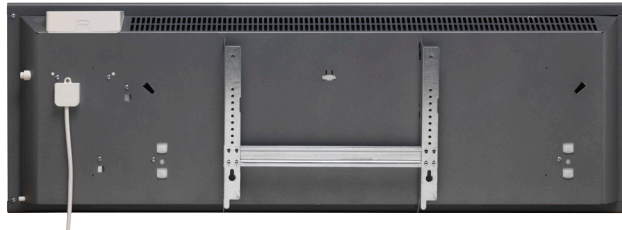

# ADAX NEO WiFi

The Neo WiFi is perfect for domestic and commercial applications. Available in White or Lava Grey.

We offer a several power outputs: 400w, 600w, 800w, 1000w, 1200w, 1400w and 2000w.

This heater is designed to be wall mounted, however portable free standing legs are available.

- Fully compliant with ERP/Lot20 regulations.
- Requires no additional hubs or gateways
- Digital temperature display
- Adjustable thermostat
- Programmable timer
- 330mm standard height (NP) / 208mm low profile (NL) models
- Full 24/7 programming and temperature control.
- Open window recognition.
- Adaptive heating start
- Easy to install wall bracket system included.
- 3 pin UK plug fitted: Class I earthed appliance.
- Anti tamper Lock
- 5 year product guarantee.
- Made in Europe with full European certification.
- IP24 splash proof