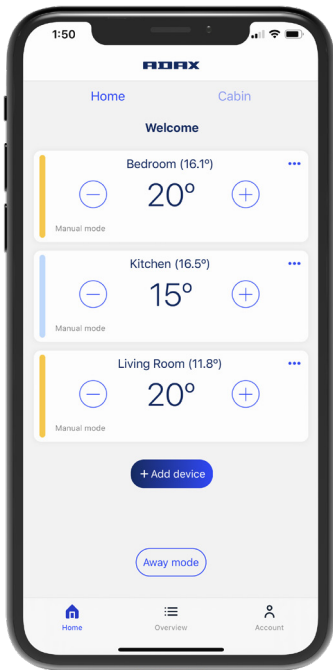

Works with:

android

Control your heating with your phone!