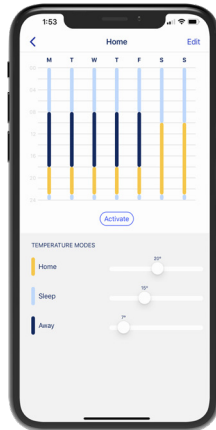

Works with:

android

Control your heating with your phone!

Smart, stylish heating

Programme the heater's timer to suit your schedule.

Adjust the room temperature and create a comfortable living environment.

Monitor energy consumption and apply energy saving features, such as open window detection and adaptive start

The ADAX App is a free download. Available in IOS, Android and Windows Store

The App also features an smart meter, which helps you keep an eye on how much energy is being used.