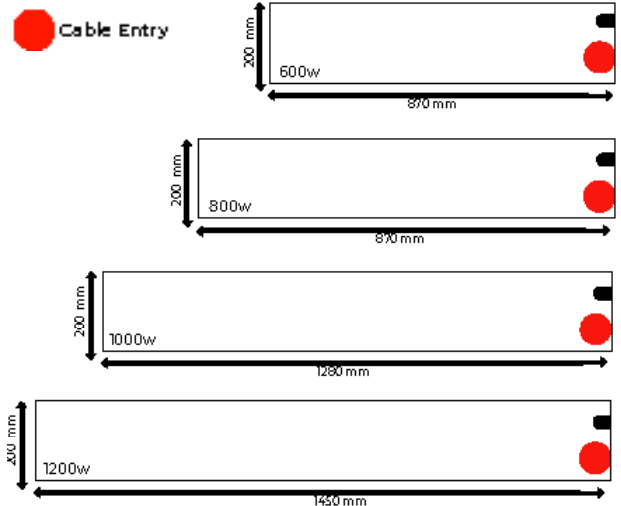

### Specs

Room Sensors	<ul style="list-style-type: none"> <li>• Electric Thermostat - Range 5-30 °C.</li> <li>• Open Window Detection - activated after temperature drop of 5 degrees in 10 min.</li> </ul>
Programmer	<ul style="list-style-type: none"> <li>• 24 hour 7 day inbuilt timer. 2 pre-set programmes, 1 fully customisable programme.</li> <li>• Assign "Comfort" and "reduced" modes using the timer.</li> <li>• No programme mode disables heater's timer.</li> </ul>
Display	<ul style="list-style-type: none"> <li>• LED digital display</li> </ul>
Eco Features	<ul style="list-style-type: none"> <li>• Open window detection</li> <li>• Adaptive heating start</li> </ul>
Installation	<ul style="list-style-type: none"> <li>• 2 wall brackets</li> <li>• Installation template on box</li> </ul>
Protection	<ul style="list-style-type: none"> <li>• IP20</li> <li>• Over heat protection</li> </ul>
Element	<ul style="list-style-type: none"> <li>• Aluminium X fin</li> </ul>
Flex Length	<ul style="list-style-type: none"> <li>• 1.3m</li> </ul>
Clearances	<ul style="list-style-type: none"> <li>• 50mm below, 150mm above, 50 in front.</li> </ul>
Material	<ul style="list-style-type: none"> <li>• Mild Steel</li> </ul>

### Detail

Guarantee	5 Years (Bodywork and Electronics)
Manufacturer	ADAX AS
Colours	White (RAL9016) , Black (RAL 9017), Lava Grey

Codes	Size(mm)	Weight(Kg)	Pallet Quantity
NLW06KDT	600w 200 x 870 x 84	3.5	40
NLW08KDT	800w 200 x 1050 x 84	3.9	40
NLW10KDT	1000w 200 x 1280 x 84	4.6	40
NLW12KDT	1200w 200 x 1450 x 84	6.5	30