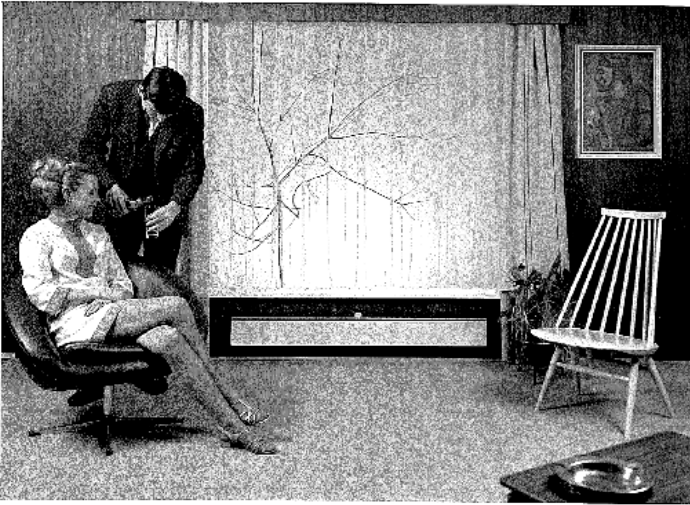

ADAX

Norwegian Design Since 1948

The story started in Svelvik, Norway

Practice makes perfect. Being one of the most historic electric heating manufactures has its perks. With the vast amount of expertise ADAX have acquired, they lead the field with their innovative, stylish designs.

In Norway, most homes operate via an electric heating system, creating a strong demand for long-lasting, top-quality panel heaters.