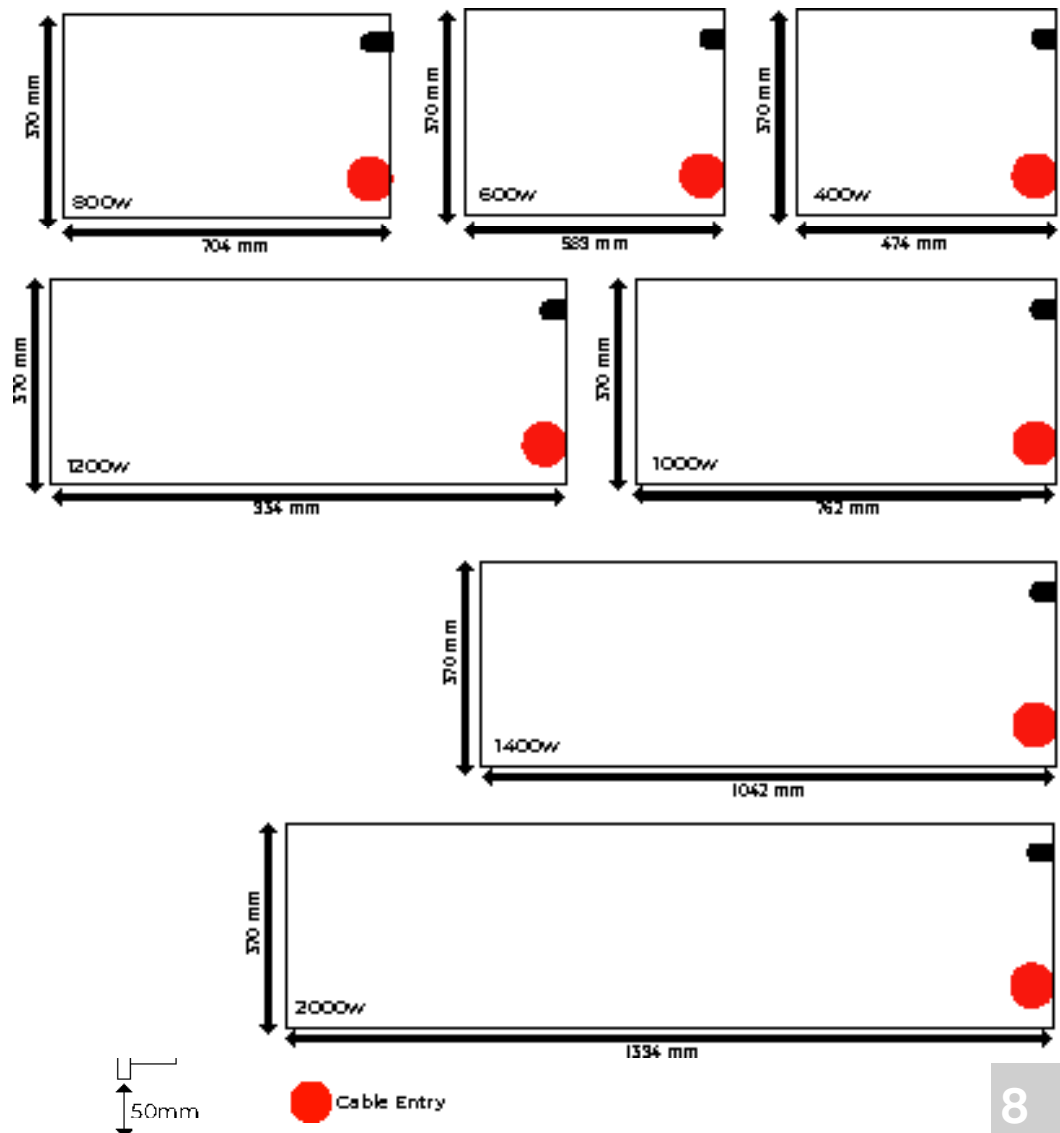

Neo NP

- Ip20 Protection
- 1.2m Flex Length
- Flex Position; Bottom Right
- Height 370mm
- Depth 84mm
- Thermostat range 7 -30 degrees
- Silent Operation
- Portable feet optional

Feature	Y (Yes) N (No)
Electric Thermostat	Y
Timer	Y
24 / 7 Programming	Y
Open Window Detection	Y
Adaptive start	Y
Distance Control	Y
Display	Y
Over Heat Protection	Y
Frost Protection	Y
Wall Mount Brackets	Y

Brand	ADAX
Model	NeoNP
Mount Type	Wall Mounted
Warranty	5 Years
Colours	White (RAL9016) Lava Grey
Style	Convector Heater

Colours